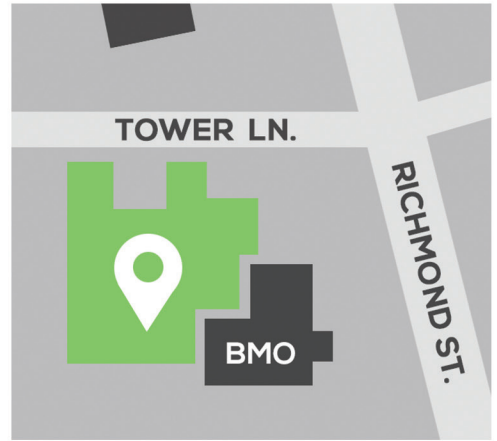

Ceeps Lot

Western Gate

For more Information visit the **Western's Move Out, Clean Up** Facebook Event

DONATE TO

Western's
**MOVE
OUT
CLEAN
UP**

April 28, 29 & 30
10:00AM - 4:00PM

During the move-out season at the end of the school year make sure to donate any **non-perishable food items, clothing, small appliances, e-waste, and textbooks** to Western's MOVE OUT, CLEAN UP and don't leave anything to waste!

Ceeps Lot

Western Gate

For more Information visit the **Western's Move Out, Clean Up** Facebook Event