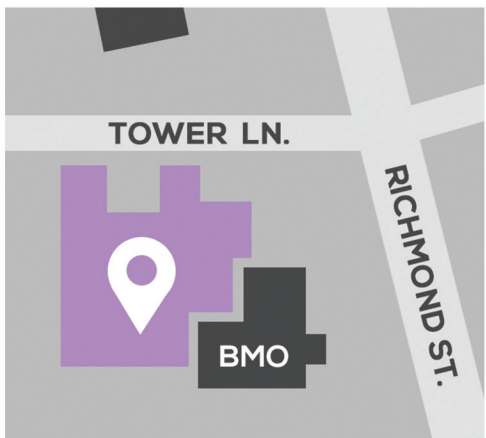

Western Gate

For more Information visit the **Western's Move Out, Clean Up** Facebook Event